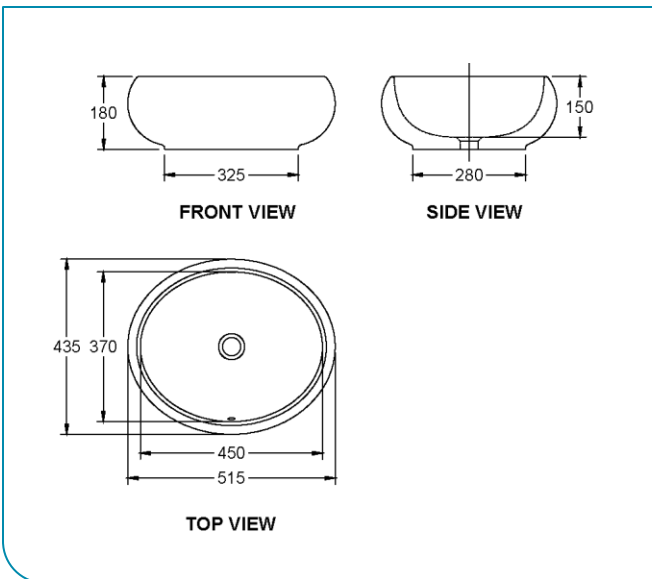

Sit-On Lavatory

PRODUCT FEATURES

- High gloss surface finishing
- Easy to clean surface profile

PRODUCT SPECIFICATIONS

- Dimension: 515 (L) x 435 (W) x 180 (H) mm
- Capacity: 6.5 Litre
- Material: Vitreous China

TECHNICAL DRAWING